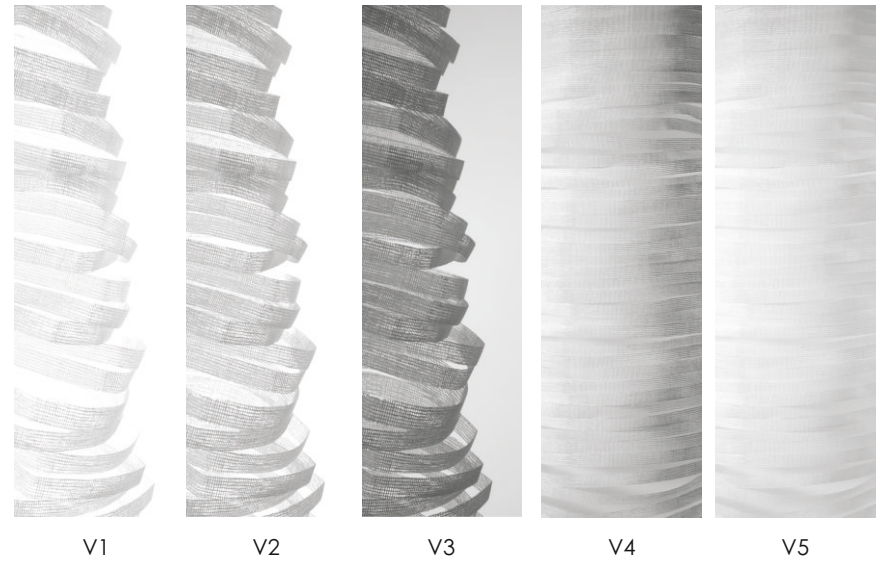

souffle

Design : "souffle" - 5 versions

Mechanisms : sliding panels or roller blinds

Fabric types : translucide, écrans solaire, occultant

Materials : 100% polyester - fire retardant

Dimensions : tailor-made : no limits to the height -
maximum width L146cm

Colors : 5 shades of warm gray & 5 shades of cold gray.

Classifications : all our fabrics in this collection are fire retardant
classifications varie for each type of fabric.

Care instructions : machine wash or sponge clean
depending on type of fabric.