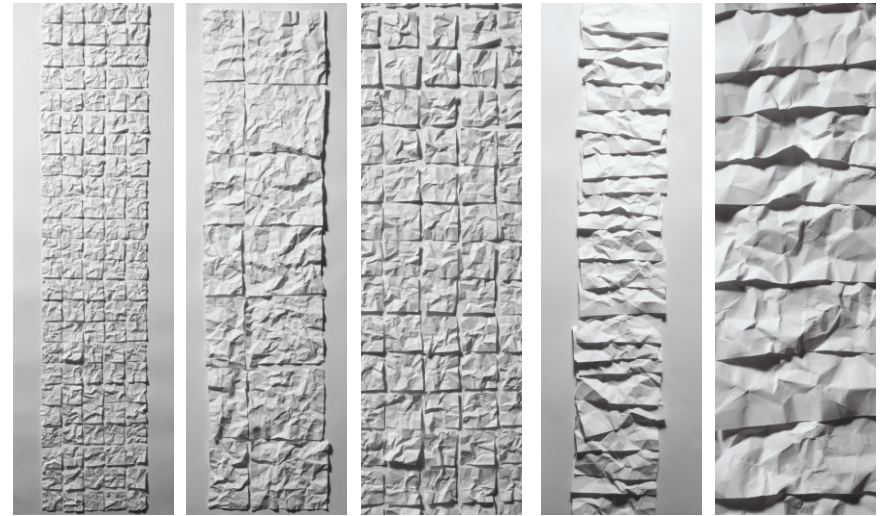

lithos

V1

V2

V3

V4

V5

Design : "lithos" - 5 versions

Mechanisms : sliding panels or roller blinds

Fabric types : translucide, écrans solaire, occultant

Materials : 100% polyester - fire retardant

Dimensions : tailor-made : no limits to the height -
maximum width L146cm

Colors : 5 shades of warm gray & 5 shades of cold gray.