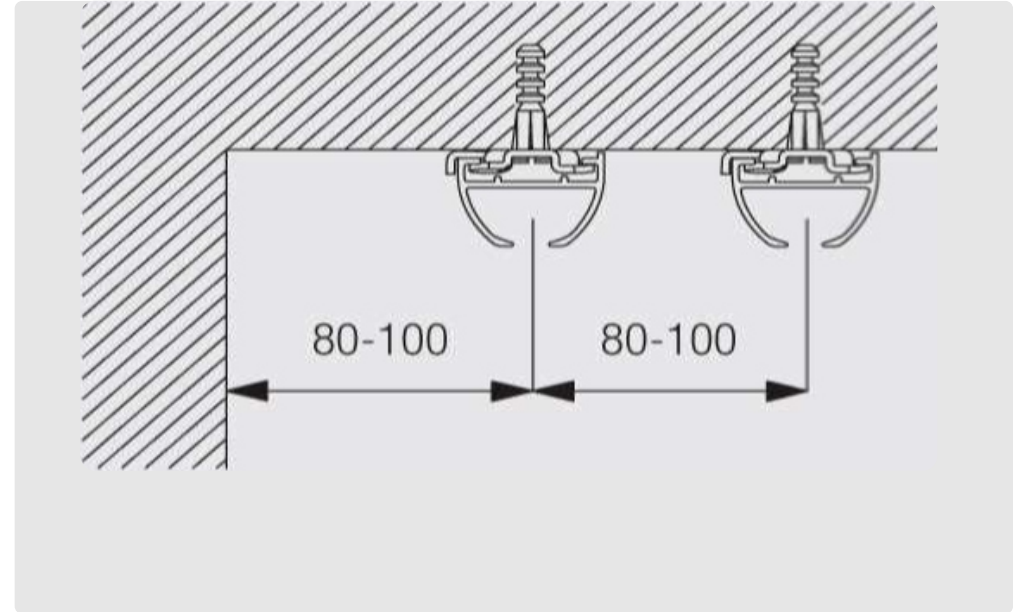

Specifications for single channel track system