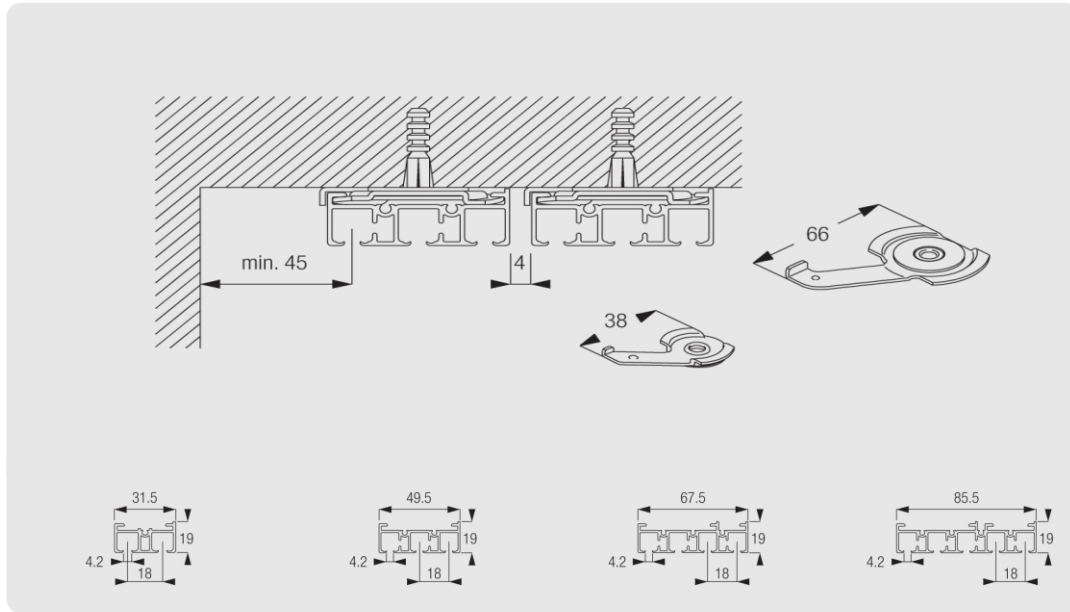

Design : "cascades" - movable space dividers

Mécanisme : profile track system

Textile : felt in 3mm thickness

Matière : 100% wool - density 300gr/m² - weight 900gr/m²

Propriétés : thick, porous & flexible
soft touch
excellent sound & air absorbent
water repellent
fire retardant
opaque to light

Specifications for multiple channel track system

Specifications for single channel track system

06 Marmor 2/3/5
06 Marble

16 Hellgrau 2/3/5
16 Light grey

51 Powder 2/3/5
51 Powder NEW

19 Pastellblau 2/3/5
19 Pastel blue